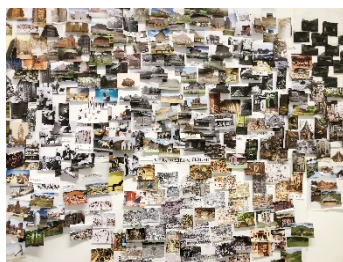

05
»Archäologische Forschung« als Teil der
Projektvorbereitungen
© Atelier Tsuyoshi Tane Architects, Paris