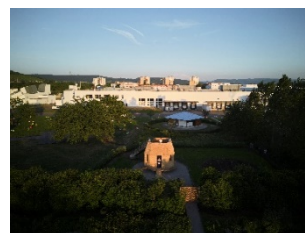

Pressebilder

**Tsuyoshi Tane
The Garden House**

18. November 2023 – 21. April 2024

Vitra Design Museum Gallery, Weil am Rhein

01
Tane Garden House, Vitra Campus, 2023
© Vitra / ATTA, Foto: Julien Lanoo

02
Tane Garden House, Vitra Campus, 2023
© Vitra / ATTA, Foto: Julien Lanoo